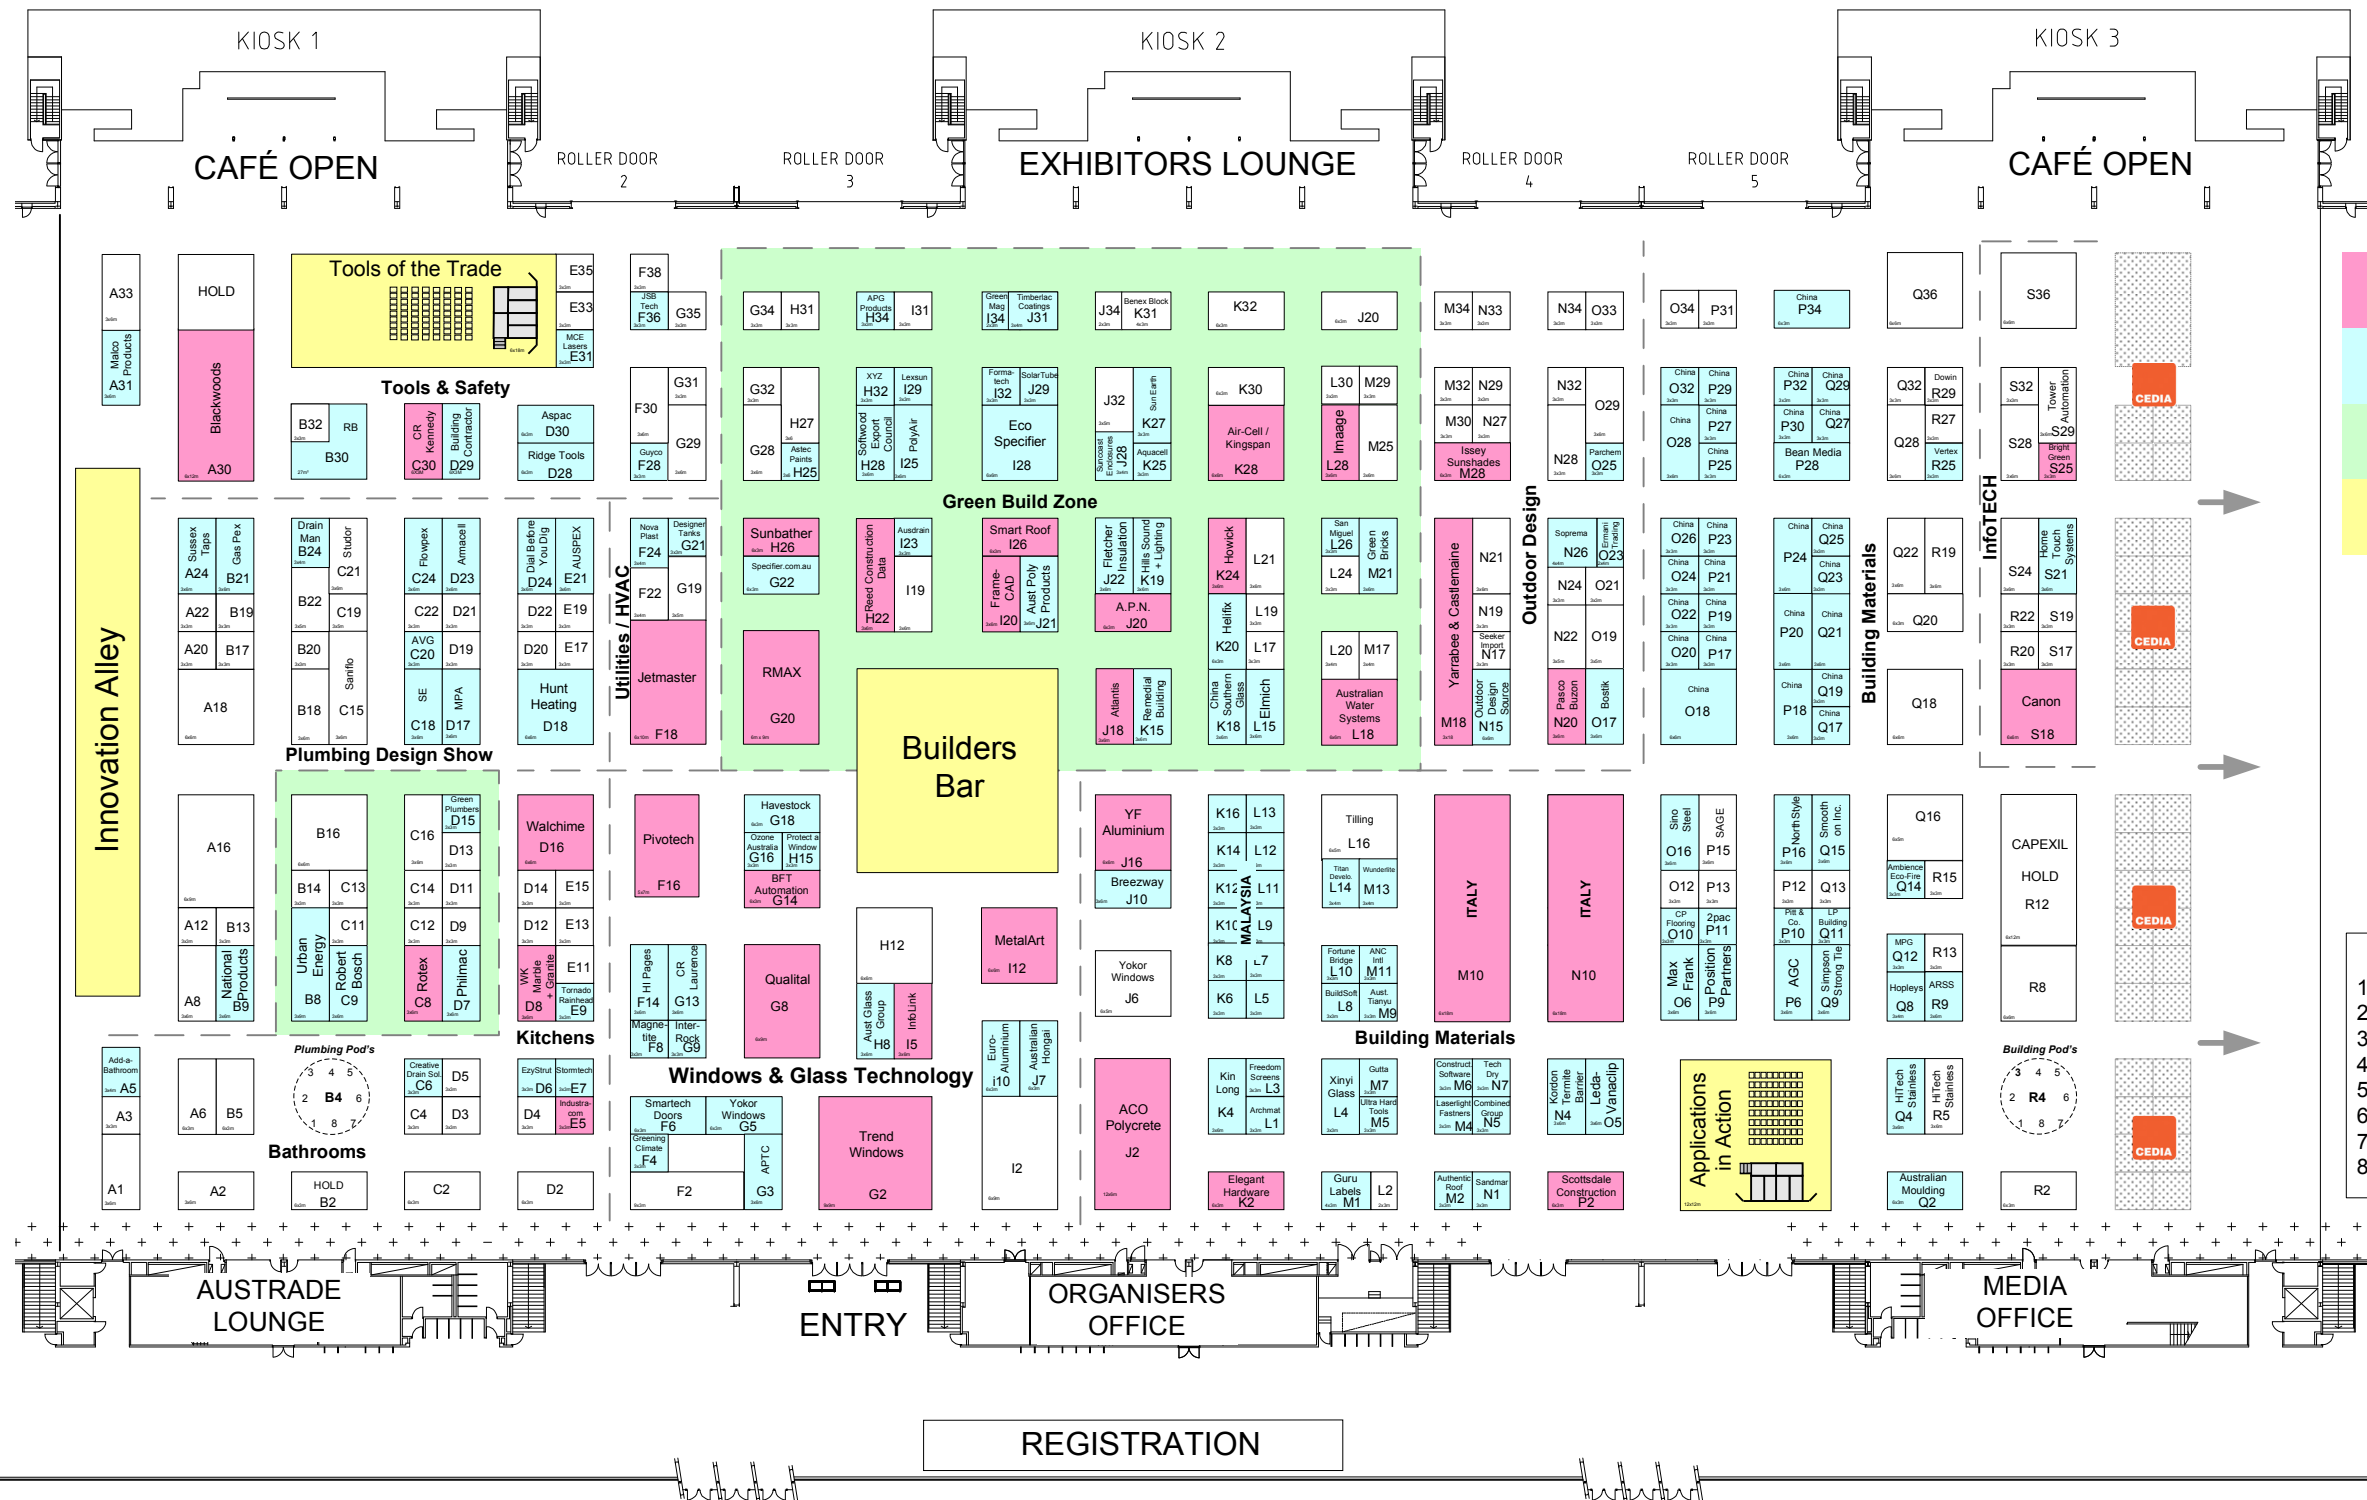

- WINDOWS & GLASS TECHNOLOGY
- OUTDOOR DESIGN
- GREEN BUILD
- TOOLS & SAFETY
- BUILDING MATERIALS & EQUIPMENT
- INFOTECH
- plumbing design show

SPACE ONLY

SHELL SCHEME

GREEN BUILD / PLUMBING

FEATURE AREA

- Building POD's**
- 1.
 - 2.
 3. Broadcast Builder
 - 4.
 - 5.
 - 6.
 - 7.
 - 8.

- Plumbing POD's**
- 1.
 - 2.
 - 3.
 - 4.
 - 5.
 - 6.
 - 7.
 - 8.